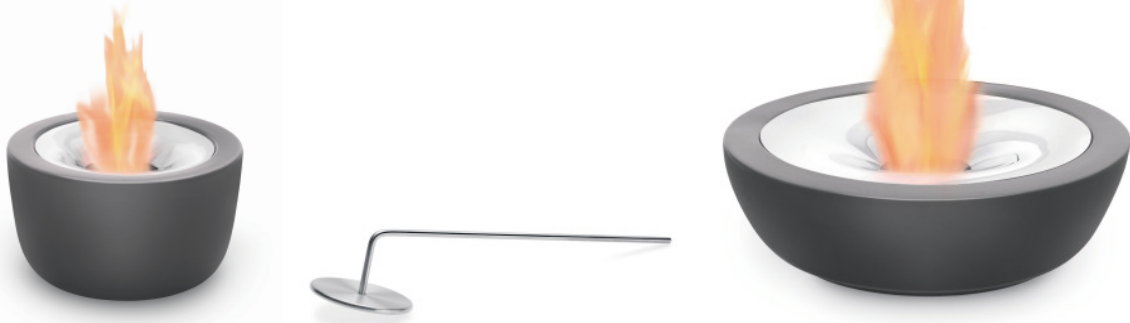

## blomus OUTDOOR – FUOCO Tabletop Gel Firepit

---

### The modern romance of the campfire

Gel fuel in place of wood, mobility in place of a fixed location – the circular FUOCO design gel firepits from blomus are as convenient as that. A real trend in outdoor living. No other campfire burns so easily and cleanly, leaving no residue. And added to that is the great visual enjoyment. Because the fire reveals its magnificent spectacle only in combination with the stainless steel design. And this can happen anywhere you desire outdoors – here today and somewhere else tomorrow. The outer surface of the FUOCO dish shape is in black, frost-proof pottery. The cover is in stainless steel and has an opening at the centre where the fuel gel is added and which provides sufficient space for the flames. The stainless steel surface reflects the firelight many times over and makes FUOCO an unusual experience time and again under the open sky. The long-handled extinguisher which comes with the gel firepit enables the fire to be safely put out again.

#### **FUOCO Tabletop Gel Firepit incl. snuffer**

Article number: 65078  
Material: Stainless steel,  
frost-proof ceramics  
Dimensions: H 11 cm, Ø 18 cm  
Volume: V 0,4 l

#### **FUOCO Tabletop Gel Firepit incl. snuffer**

Article number: 65079  
Material: Stainless steel,  
frost-proof ceramics  
Dimensions: H 9,5 cm, Ø 32 cm  
Volume: V 0,4 l